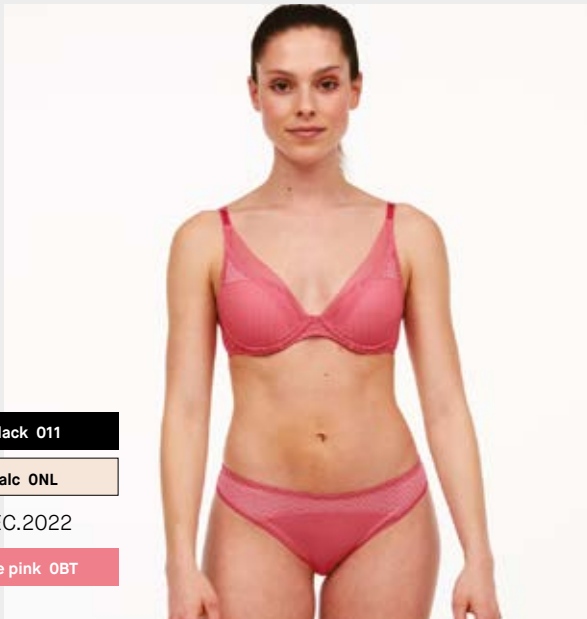

P48D20 - Covering Spacer Bra
Lightweight

MANHATTAN P48D

FROM B TO G CUP

Black 011

Talc ONL

DEC.2022

Love pink 0BT