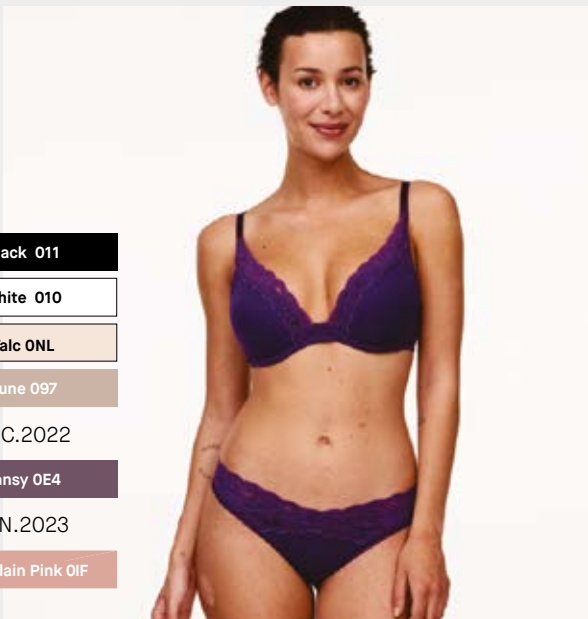

P57010 - Plunge T-Shirt Bra

BROOKLYN P570
FROM **B** TO **G** CUP

DREAM TODAY P40H
FROM **A** TO **F** CUP

- Black 011
- White 010
- Talc ONL
- Dune 097
- DEC.2022
- Pansy 0E4
- JAN.2023
- Porcelain Pink OIF