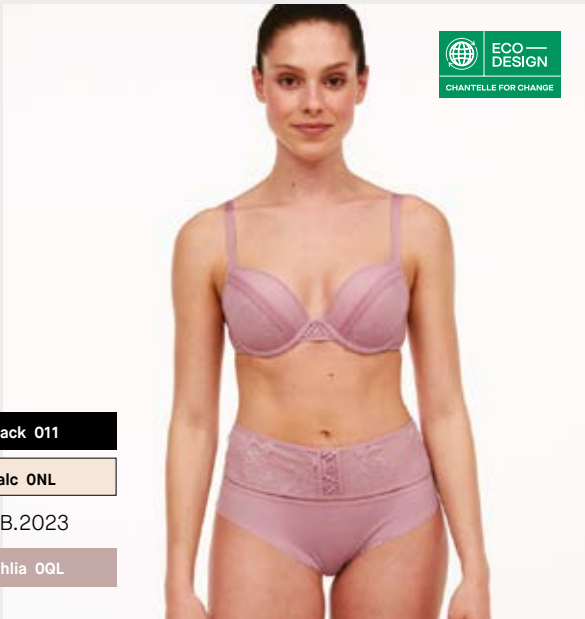

P48H90 - Plunge T-Shirt Bra

B C 70 - 90 / 32 - 40
D 70 - 85 / 32 - 38
E F 65 - 85 / 30 - 38
G 65 - 80 / 30 - 36

P48H30 - Brief

36 - 44 / XS - XL

P48H70 - Tanga

36 - 42 / XS - L

OLIVIA P49J
FROM A TO F CUP

ONDINE P48J
FROM A TO G CUP