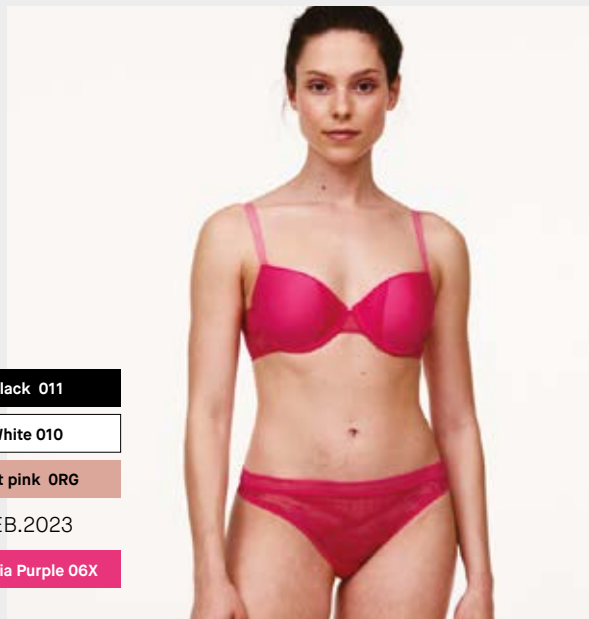

P40H70 - Tanga

- Color swatches: Black, Soft pink, Intense Blue
- 36 - 42 / XS - L

GEORGIA P769
FROM **B** TO **G** CUP

MADDIE P47H
FROM **B** TO **G** CUP

Black 011
White 010
JAN.2023
Peach sorbet 0XU

Black 011
White 010
Soft pink 0RG
FEB.2023
Fuschia Purple 06X

B
D
G
M
N
O
P
R
W

P76950 - Wirefree T-Shirt Bra
Wireless

Color swatches: Black, White, Peach
S - L

P76980 - Very Covering Underwired Bra

Color swatches: Black, White, Peach
B C D 70 - 90 / 32 - 40
E 70 - 85 / 32 - 38
F 75 - 85 / 34 - 38

P76990 - Half-Cup Memory Bra
Ultra Comfort T-Shirt

Color swatches: Black, White, Peach
B C D 70 - 90 / 32 - 40
E 70 - 85 / 32 - 38
F 70 - 80 / 32 - 36
G 70 - 75 / 32 - 34

P76930 - Brief

Color swatches: Black, White, Peach
36 - 50 / XS - 4XL