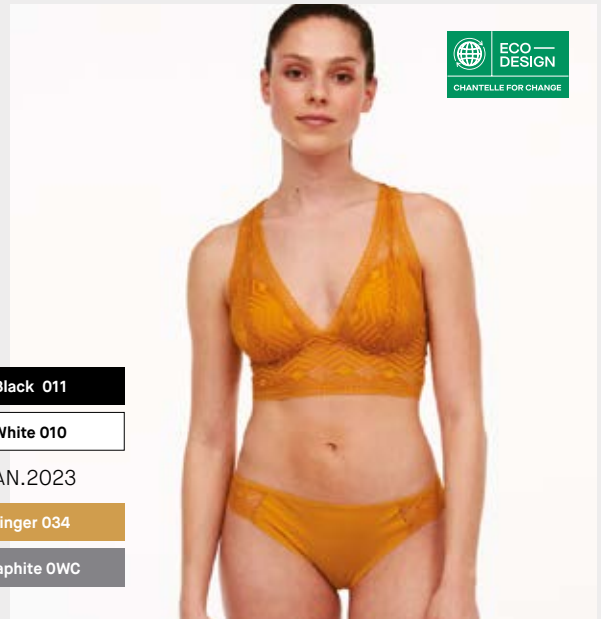

- Black 011
- White 010
- JAN.2023
- Ginger 034
- Graphite 0WC

■ ■ ■
B C D E 70 - 85 / 32 - 38
F 70 - 80 / 32 - 36

■ ■ ■
A B C D 70 - 85 / 32 - 38
E 70 - 80 / 32 - 36

Wireless

■ ■ ■
S - L

■ ■ ■
B C 70 - 90 / 32 - 40
D 65 - 90 / 30 - 40
E 65 - 85 / 30 - 38
F 70 - 80 / 32 - 36

■ ■ ■
36 - 44 / XS - XL

■ ■ ■
36 - 44 / XS - XL

■ ■ ■
36 - 42 / XS - L

■ ■ ■
S - L

■ ■ ■
S - L

P48J10 - Covering Underwired Bra

■ ■ ■ ■
B 70 - 85 / 32 - 38
C D E 70 - 90 / 32 - 40
F 70 - 85 / 32 - 38

Push-up

■ ■ ■ ■
A B C D 70 - 85 / 32 - 38
E 70 - 80 / 32 - 36

Wireless

■ ■ ■ ■
S - L

Ultra Comfort T-Shirt

■ ■ ■ ■
B C D 70 - 90 / 32 - 40
E 70 - 85 / 32 - 38
F 70 - 80 / 32 - 36

■ ■ ■ ■
B C 70 - 90 / 32 - 40
D E F 65 - 85 / 30 - 38
G 65 - 80 / 30 - 36

■ ■ ■ ■
36 - 44 / XS - XL

■ ■ ■ ■
36 - 44 / XS - XL

■ ■ ■ ■
36 - 42 / XS - L

*Exists in ready to wear in black and talc