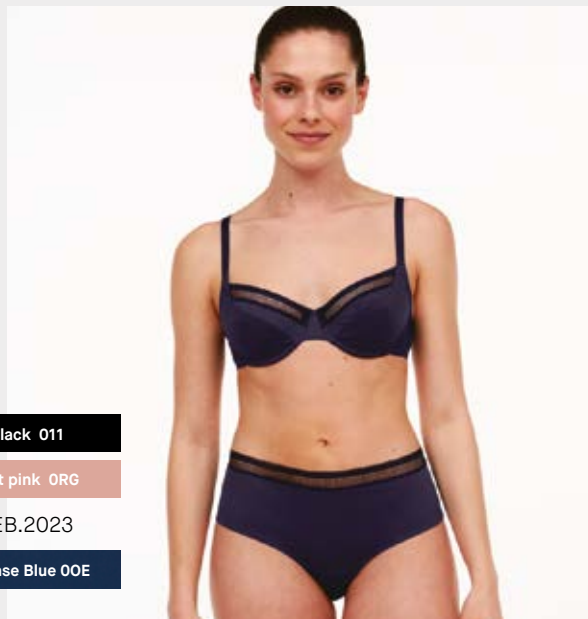

READY TO WEAR

OLIVIA P49J	48	P41L PAOLA (NEW)
(NEW) PENELOPE PB08	49	

BROOKLYN P570
FROM **B** TO **G** CUP

DREAM TODAY P40H
FROM **A** TO **F** CUP

- Black 011
- White 010
- Talc ONL
- Dune 097
- DEC.2022
- Pansy 0E4
- JAN.2023
- Porcelain Pink OIF

- Black 011
- Soft pink 0RG
- FEB.2023
- Intense Blue 0OE

P57010 - Plunge T-Shirt Bra

- Color swatches: Black, White, Talc, Dune, Pansy, Porcelain Pink
- B C 70 - 85 / 32 - 38
- D E F 65 - 85 / 30 - 38
- G 65 - 80 / 30 - 36