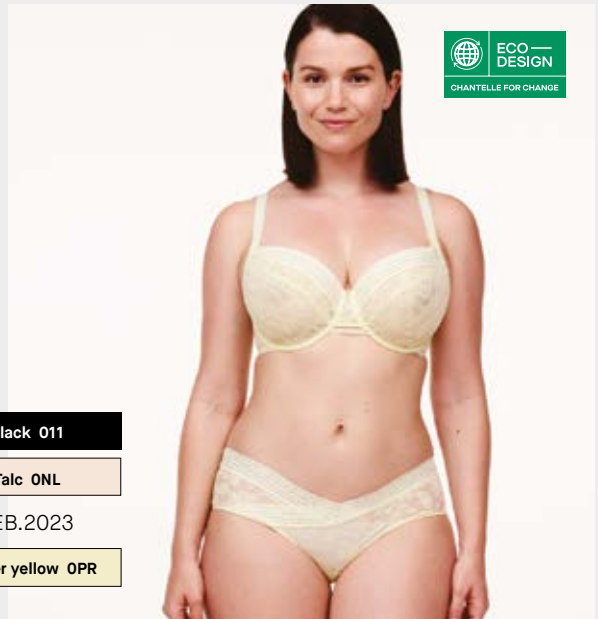

MARTA P46H

FROM B TO F CUP

Black 011

Talc ONL

FEB.2023

Tender yellow 0PR

B C D 70 - 90 / 32 - 40
E 70 - 85 / 32 - 38
F 70 - 80 / 32 - 36

S - L

B C 70 - 90 / 32 - 40
D E F 65 - 85 / 30 - 38
G 65 - 80 / 30 - 36

36 - 44 / XS - XL

36 - 44 / XS - XL

P46H10 - Covering Underwired Bra

B 70 - 85 / 32 - 38
C D 70 - 90 / 32 - 40
E 70 - 85 / 32 - 38
F 75 - 80 / 34 - 36

C 70 - 80 / 32 - 36
D E 70 - 85 / 32 - 38
F 70 - 80 / 32 - 36

S - L

B C D 70 - 90 / 32 - 40
E 70 - 85 / 32 - 38
F 70 - 80 / 32 - 36

B C 70 - 90 / 32 - 40
D 65 - 90 / 30 - 40
E 65 - 85 / 30 - 38
F 70 - 80 / 32 - 36

36 - 44 / XS - XL

36 - 44 / XS - XL

36 - 42 / XS - L