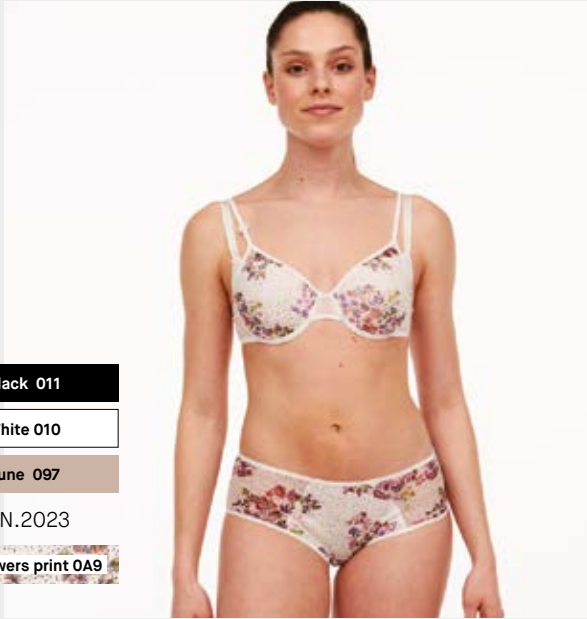

P46H30 - Brief

36 - 44 / XS - XL

P46H40 - Shorty

36 - 44 / XS - XL

P46H70 - Tanga

36 - 42 / XS - L

MISS JOY P470

FROM A TO E CUP