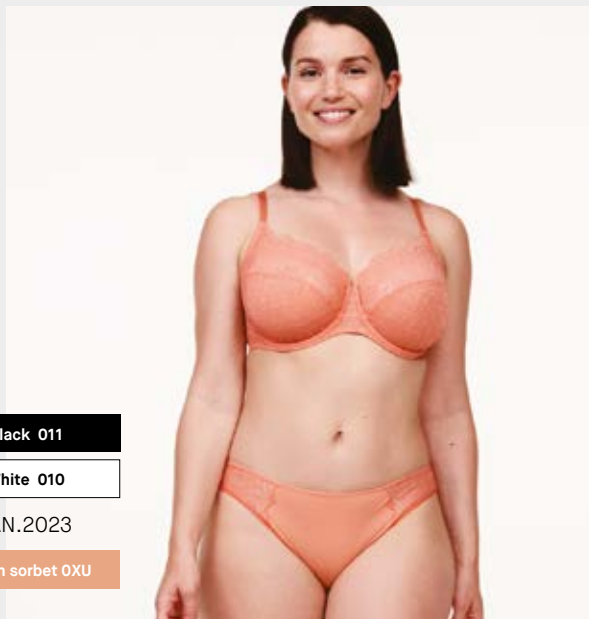

P76950 - Wirefree T-Shirt Bra
Wireless

GEORGIA P769
FROM **B** TO **G** CUP

MADDIE P47H
FROM **B** TO **G** CUP

Black 011
White 010
JAN.2023
Peach sorbet 0XU