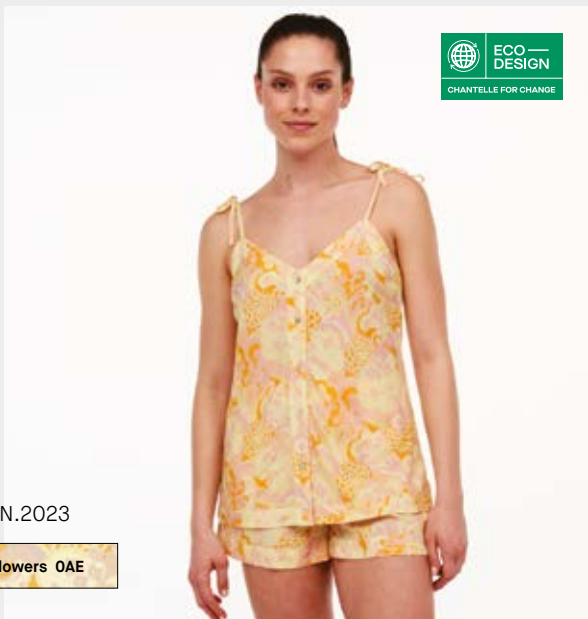

■ ■
XS - XL

P41LA0 - Camisole

■ ■
XS - XL

P49JE0 - Kimono

■ ■
XS - L

P41LF0 - Shorts

■ ■
XS - XL

P41LC0 - T-Shirt SS

■ ■
XS - XL

(NEW LINE)

PENELOPE PB08

FROM XS TO XL | 100% LENZING™ ECOVERO™

JAN.2023

70s flowers OAE

PB0810 - Camisole

XS - XL