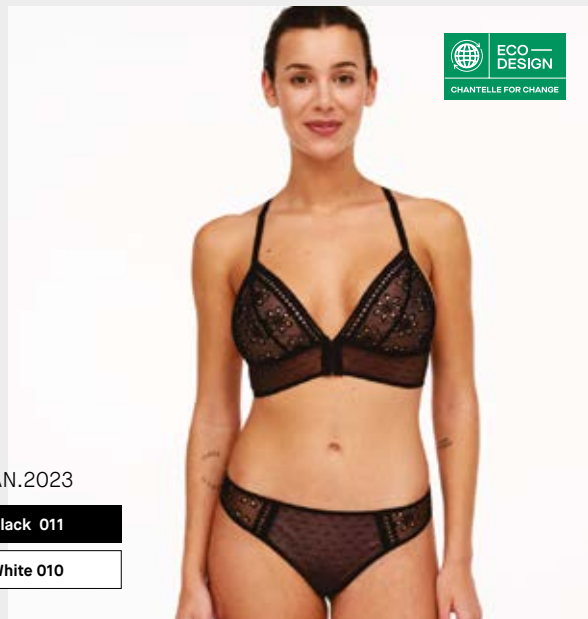

P41L80 - Bodysuit

S - L

(NEW LINE)
PILA P40L
 FROM A TO G CUP

(NEW LINE)
PRISCA P42L
 FROM A TO F CUP

JAN.2023

- Black 011
- Talc ONL
- Love pink / Peach OKS

JAN.2023

- Black 011
- White 010