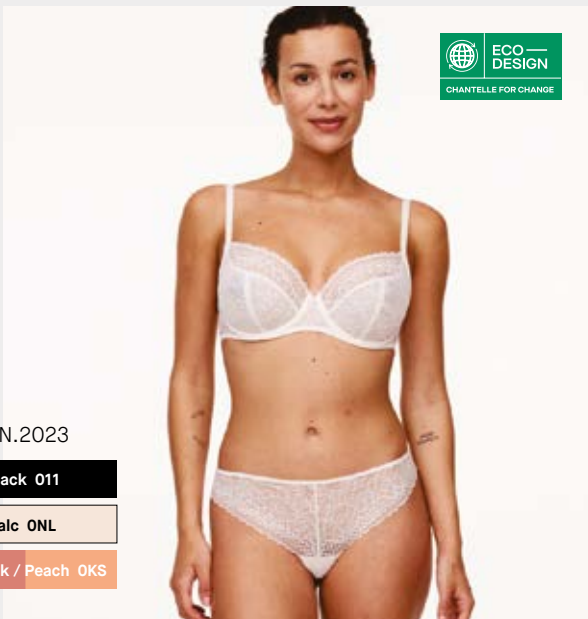

(NEW LINE)
PILA P40L
FROM A TO G CUP

(NEW LINE)
PRISCA P42L
FROM A TO F CUP

JAN.2023

- Black 011
- Talc ONL
- Love pink / Peach OKS