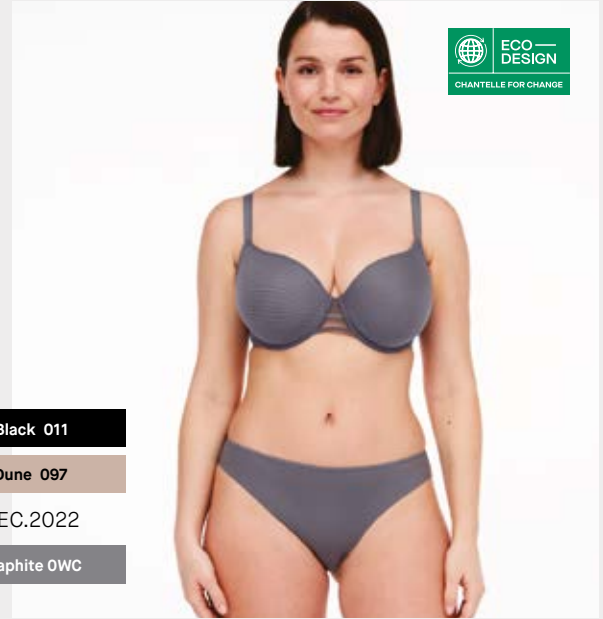

NAÏS P48H

FROM A TO G CUP

Black 011

Dune 097

DEC.2022

Graphite OWC

A B C D 70 - 85 / 32 - 38
E 70 - 80 / 32 - 36

A 70 - 85 / 32 - 38
B C D 70 - 90 / 32 - 40
E 70 - 85 / 32 - 38

36 - 44 / XS - XL

36 - 44 / XS - XL

P48H20 - Extra Push-Up Bra

A B C D 70 - 85 / 32 - 38
E 70 - 80 / 32 - 36

A 75 - 85 / 34 - 38
B C D 70 - 90 / 32 - 40
E 70 - 85 / 32 - 38
F 70 - 80 / 32 - 36

B C 70 - 90 / 32 - 40
D 70 - 85 / 32 - 38
E F 65 - 85 / 30 - 38
G 65 - 80 / 30 - 36

36 - 44 / XS - XL

36 - 42 / XS - L