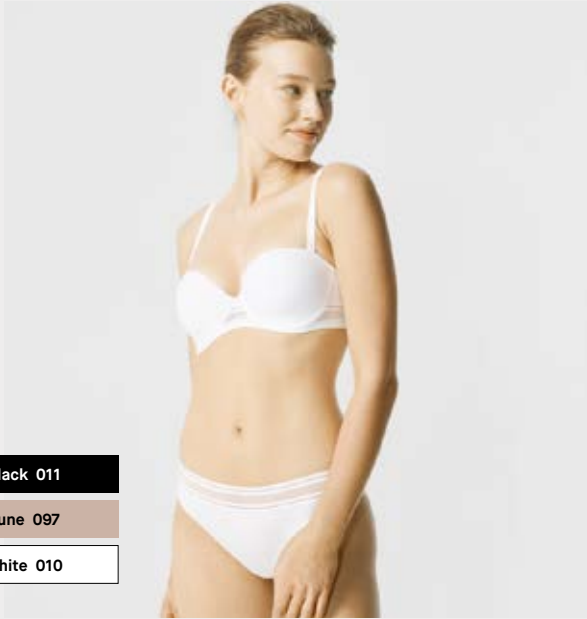

RHYTHM P47D

FROM A TO G CUP

Black 011

Dune 097

White 010

P47D60 - Bandeau T-Shirt Bra

Removable straps

A B 70 - 85 / 32 - 38
C D 70 - 90 / 32 - 40
E 70 - 85 / 32 - 38

P47D90 - Covering T-Shirt Bra

B C D 70 - 90 / 32 - 40
E 70 - 85 / 32 - 38
F 70 - 80 / 32 - 36
G 70 - 75 / 32 - 34

P47D40 - Shorty

36 - 44 / XS - XL

P47D70 - Tanga

36 - 42 / XS - L