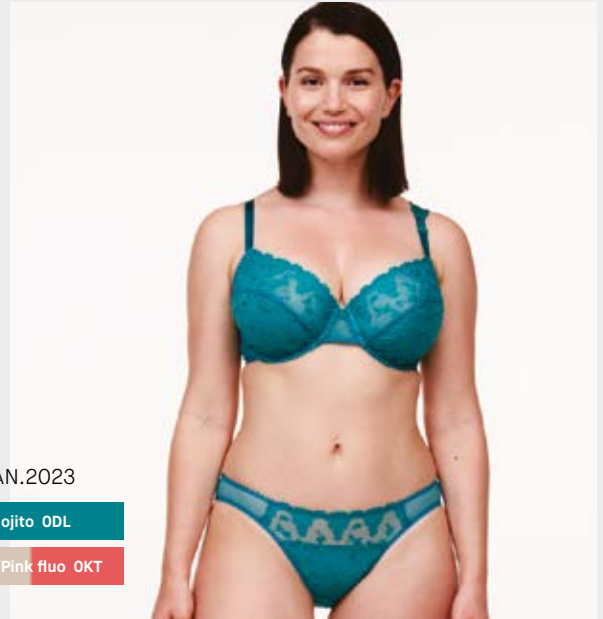

B C D 70 - 90 / 32 - 40
E 70 - 85 / 32 - 38
F 70 - 80 / 32 - 36
G 70 - 75 / 32 - 34

P47D40 - Shorty

36 - 44 / XS - XL

P47D70 - Tanga

36 - 42 / XS - L

WHITE NIGHTS P406

FROM A TO F CUP

JAN.2023